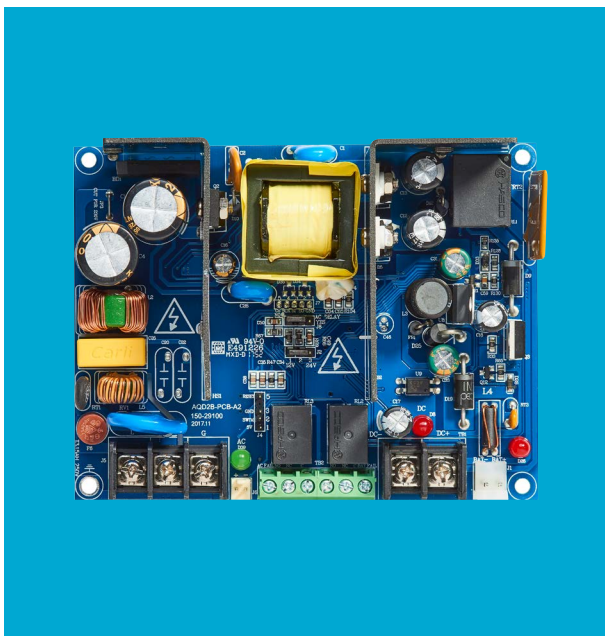

Securitron AQD2 Power Supply

ASSA ABLOY

The global leader in
door opening solutions

The Securitron AQD2 Series of switching power supplies are dual voltage, UL listed, supervised units. These units are field selectable with a dedicated battery charging circuit. They provide 2 Amps at 12VDC or 24VDC continuous, with up to 16 independently controlled power limited outputs.

Product Features

- All combinations of AQ power supplies and distribution boards are UL listed
- Dual voltage 12 or 24 VDC field selectable continuous output
- Up to 85% efficiency which results in decreased operating costs and lengthens the lifespan of electronics
- Tolerates brownout or overvoltage input $\pm 15\%$ of nominal voltage
- Thermal shutdown protection with auto restart
- Circuit breaker protects against overcurrent and reverse battery faults
- Dedicated battery charging circuit prevents overvoltage on locking devices
- Low battery cutoff at 9V at 12V or 18V at 24V
- Available with a single relay fire trigger or individually triggered relayed outputs
- MagnaCare® lifetime replacement, no fault warranty

Specification Data

- Typical output: 12.5 / 25.0 VDC
- Low noise design with ripple as low as 70mV p-p
- 115 or 230 VAC input
- Power supply outputs are Class 2 power limited
- Expandable up to 16 independently controlled power limited outputs
- Available with configurable access control input/outputs with fire trigger in either PTC or with fuse/dry contact option, fire relay only, or configurable outputs with fire relay input
- LED indicators and form "C" contacts for supervision
- Supports up to two (2) sealed gel, AGM or wet lead acid batteries
- Dimensions: 14" x 14" x 4-3/4" enclosure
- Operating Temp: -4 to +122F [-20 to +50C]
- Shipping Weight: 12.7 lbs [5.76kg]