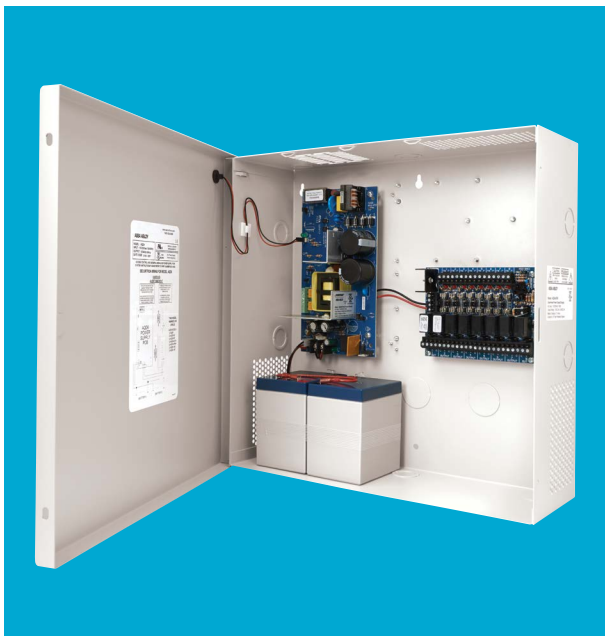

Securitron AQD2 Power Supply

ASSA ABLOY

The global leader in
door opening solutions

The Securitron AQD2 Series of switching power supplies are dual voltage, UL listed, supervised units. These units are field selectable with a dedicated battery charging circuit. They provide 2 Amps at 12VDC or 24VDC continuous, with up to 16 independently controlled power limited outputs.

Product Features

- All combinations of AQ power supplies and distribution boards are UL listed
- Dual voltage 12 or 24 VDC field selectable continuous output
- Up to 85% efficiency which results in decreased operating costs and lengthens the lifespan of electronics
- Tolerates brownout or overvoltage input $\pm 15\%$ of nominal voltage
- Thermal shutdown protection with auto restart
- Circuit breaker protects against overcurrent and reverse battery faults
- Dedicated battery charging circuit prevents overvoltage on locking devices
- Low battery cutoff at 9V at 12V or 18V at 24V
- Available with a single relay fire trigger or individually triggered relayed outputs
- MagnaCare® lifetime replacement, no fault warranty

Specification Data

- Typical output: 12.5 / 25.0 VDC
- Low noise design with ripple as low as 70mV p-p
- 115 or 230 VAC input
- Power supply outputs are Class 2 power limited
- Expandable up to 16 independently controlled power limited outputs
- Available with configurable access control input/outputs with fire trigger in either PTC or with fuse/dry contact option, fire relay only, or configurable outputs with fire relay input
- LED indicators and form "C" contacts for supervision
- Supports up to two (2) sealed gel, AGM or wet lead acid batteries
- Dimensions: 14" x 14" x 4-3/4" enclosure
- Operating Temp: -4 to +122F [-20 to +50C]
- Shipping Weight: 12.7 lbs [5.76kg]