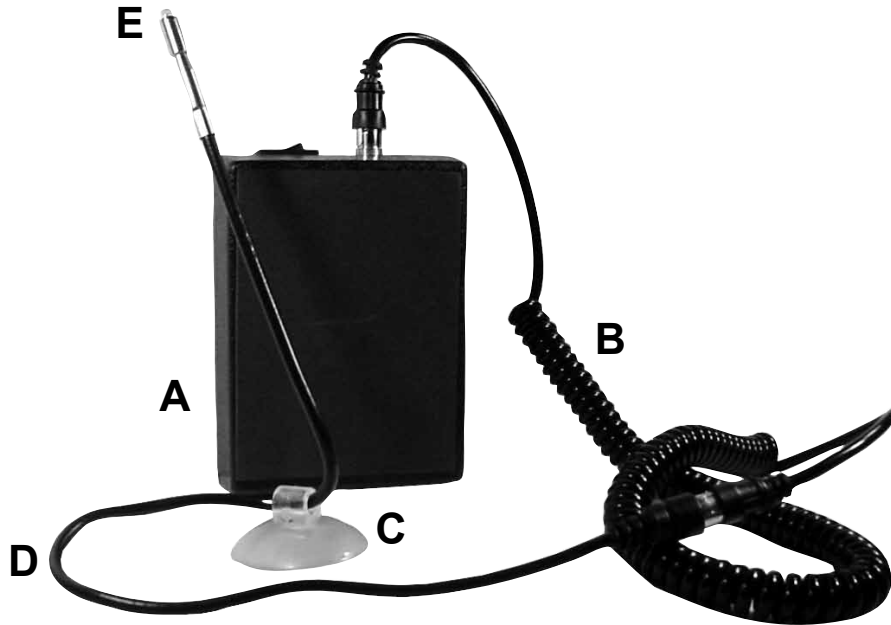

Master Light™

LKMLIGHT

REPLACEMENT PARTS

- A - LKM2037 Battery Pack
- B - LKM2040 Coil Cord
- C - LKM2041 Suction Cup
- D - LKM2039 Coaxial Wand
- E - SVU1042B Krypton Replacement Bulb

SPECIAL NOTE

The wand is made of durable coaxial cable and can be bent with ease. **CAUTION:** Do not bend the wand by grabbing the bulb and bending, or bending the wand within 2" of the tip of the bulb.